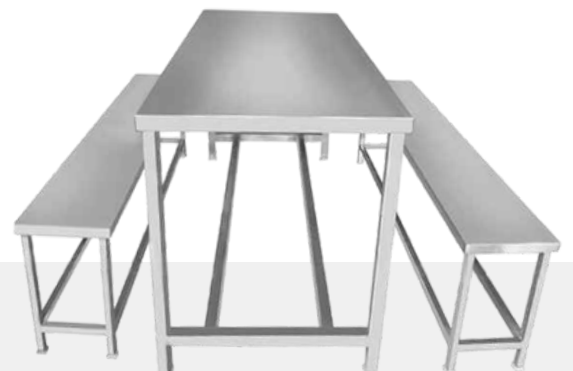

16 gu SS Table with 18 gu SS Sheet Top
16 gu SS Bench with 18 gu SS Sheet Top