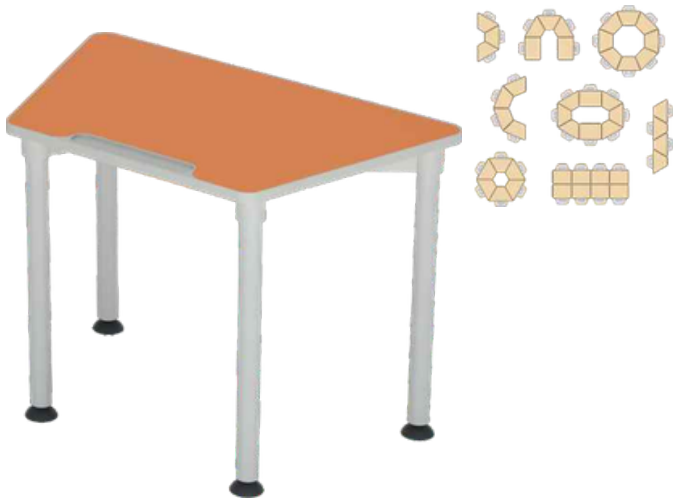

DSC 296

Chair - Metal Frame with Plastic Moulded Seat

DSC 297

Chair - Metal Frame with Plastic Moulded Seat

DSC 261/ 262

Chair- Plastic Moulded 8"/10"/13" Height
Table - 54" x 30" x 20" Height

DSC 276

Chair- Plastic Moulded 13.9" x 14.4" x 11" Height
Table - 24.8" x 16.7" x 18-22" Height

DSC 291

MS Frame, PLPB Top 600mm dia,
600mm Height

DSC 292

MS Frame, PLPB Top 600mm x 600mm,
600mm Height

DSC 293

MS Frame, MDF Moulded
Top 700mm x 500mm
with Pencil Slot

DSC 295

Plastic Moulded School Bench
Size - L28"x15.5"Wx21"H

DSC 274

Chair - MS Frame height adjustable,
Plastic Moulded Seat & Back
Table - MS Frame height adjustable,
PLPB Top with pencil slot with book shelf

DSC 290

Chair - MS Frame height adjustable,
Wooden Seat & Back
Table - MS Frame height adjustable,
Ply Top 600mmx400mm with book shelf

SCHOOL / COLLEGE BENCH

DSC 298

School Bench - MS Frame With Plastic Moulded Seat, Back and Top

DSC 299

Chair - MS Frame height adjustable, Plastic Moulded Seat & Back
Table - MS Frame height adjustable, Blow Moulded Top 600mmx400mm seat with book shelf