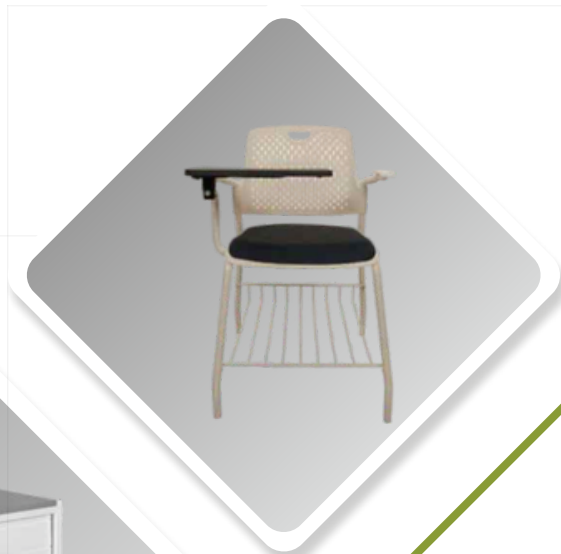

Educational Series

www.mayuriinternational.com

Mayuri International

KIDS CHAIRS & TABLES

DSC 263 Round

Table - Metal Frame Plastic Moulded Top
Size :- 41.3" Round x 20" Height

DSC 264 Rectangle

Table - Metal Frame Plastic Moulded Top
Size :- 48"x24"x20" Height

DSC 296

Chair - Metal Frame with Plastic Moulded Seat

DSC 297

Chair - Metal Frame with Plastic Moulded Seat

DSC 261/ 262

Chair- Plastic Moulded 8"/10"/13" Height
Table - 54" x 30" x 20" Height

DSC 276

Chair- Plastic Moulded 13.9" x 14.4" x 11" Height
Table - 24.8" x 16.7" x 18-22" Height