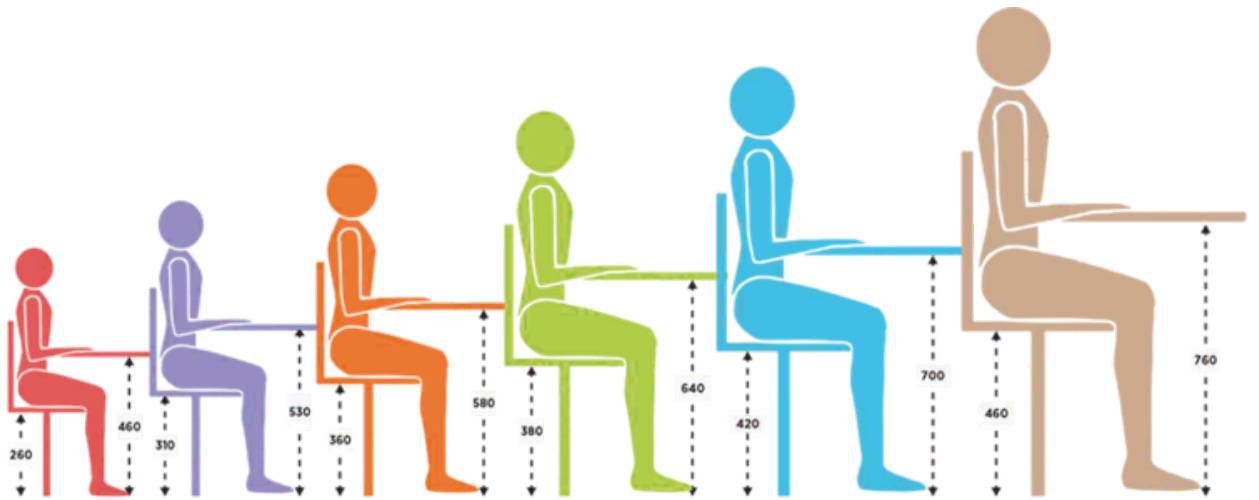

MS Folding Bed with
6" Spring Mattress, 6.5' x 3'

DB 767

Hostel Bunk bed,
MS Frame with Headboard

SCHOOL BENCH SIZE CHART

	Nursery	KG & 1	Class 2 - 3	Class 4 - 6	Class 7 - 8	Class 9+
Age Range	3-4years	4-6 years	6-8 years	8-11 years	11-14 years	14-Adult
Table Height	460mm	530mm	580mm	640mm	700mm	760mm
Chair Height	260mm	310mm	360mm	380mm	420mm	460mm