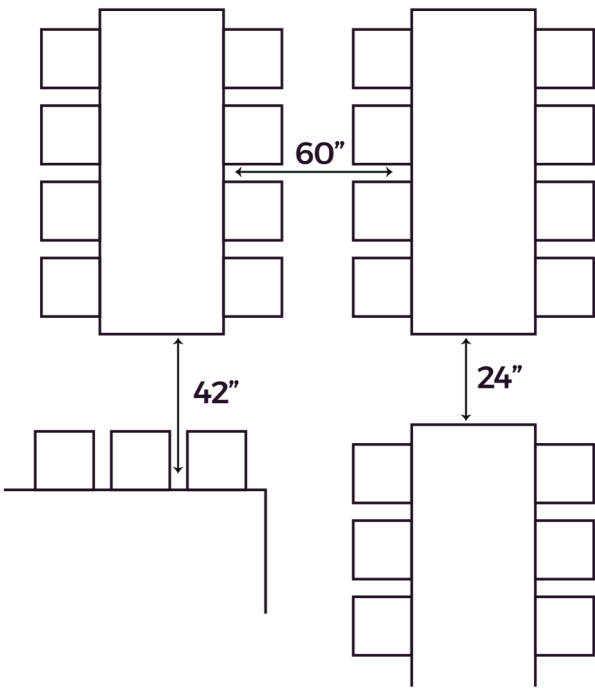

BANQUET TABLE SHAPE

CENTER	1830 MM
SECOND	3660 MM
THIRD	5490 MM
FOURTH	7320 MM
FIFTH	9150 MM

Mayuri International

+91 9731734610 / +91 8971638085 / +91 9731738610

info@mayuriinternational.com

Bangalore

Survey No.34