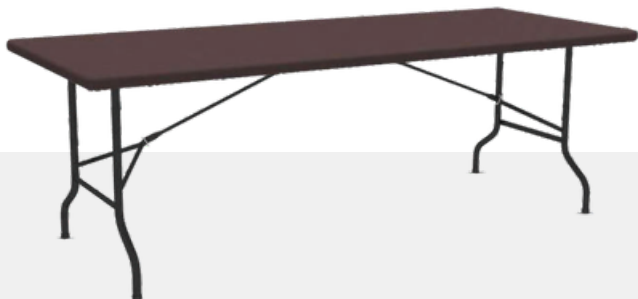

CAFÉ TABLES

DCT 1062

MS Table with Plastic Moulded Top

DCT 1063

MS Table with Plastic Moulded Top

Hugo

MS Table with Plastic Moulded Top

DA 622