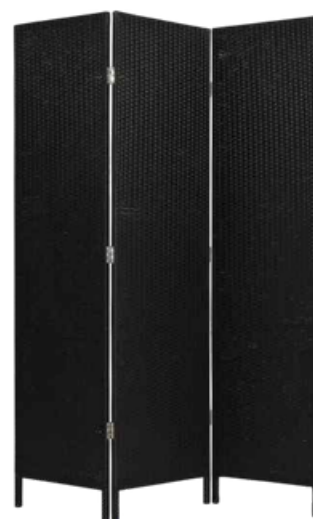

WC - 9002

Metal 7 Tank Powder Coated Frame
High Density Polyethylene (HDPE) Wicker